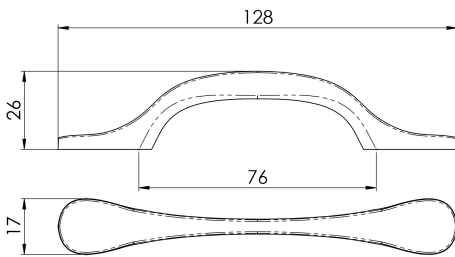

## Shaker Style Handle 76mm

FTD520SN

An eye catching design, coupled with robustness and a superb ergonomics. Fine stepped edging around the ends seamlessly blend into the central pull reflecting the attention to detail and quality in this handle.