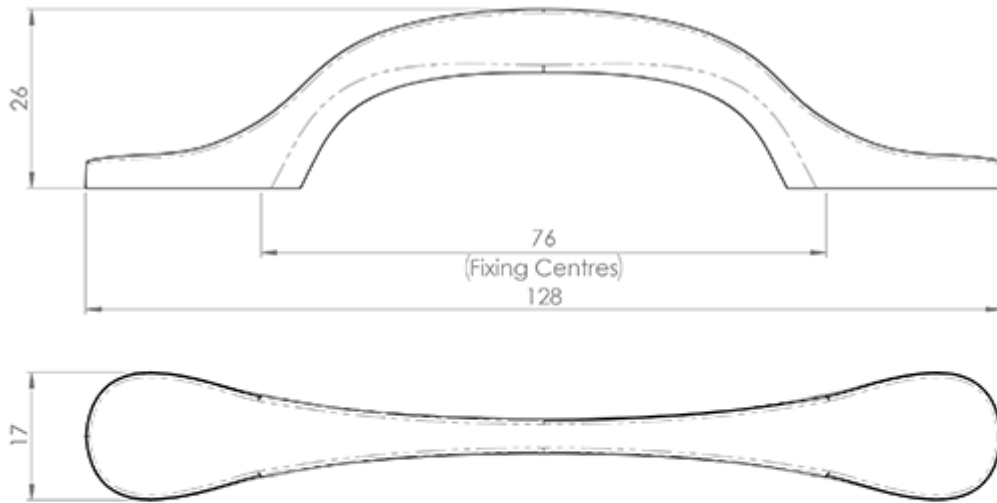

### Description

---

An eye catching design, coupled with robustness and a superb ergonomics. Fine stepped edging around the ends seamlessly blend into the central pull

reflecting the attention to detail and quality in this handle.

### Technical Details

---

**CARLISLE BRASS**  
**FTD520**

This drawing is the property of Carlisle Brass Limited, all design rights reserved

## Additional Information

---

Short Description	Shaker Style Handle
SKU	FTD520SN
Fixing Centres	76mm
Barcode	5050245125568
Brands	Carlisle Brass
Finishes	Satin Nickel
Sizes	76mm Centres, 128mm Overall, 26mm Projection
Technical	4
Line Drawings	FTD520.PDF
Unit of Sale	Each