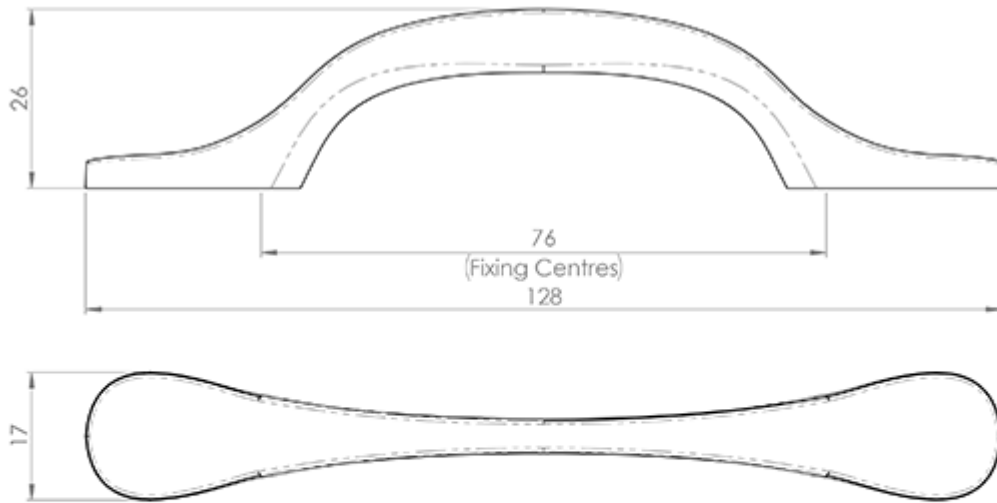

Shaker Style Handle

Product Images

Description

An eye catching design, coupled with robustness and a superb ergonomics. Fine stepped edging around the ends seamlessly blend into the central pull

reflecting the attention to detail and quality in this handle.

Technical Details

CARLISLE BRASS
FTD520

This drawing is the property of Carlisle Brass Limited, all design rights reserved

Specification

Additional Information

Short Description	Shaker Style Handle
SKU	FTD520
Brands	Carlisle Brass
Technical	4
Line Drawings	FTD520.PDF