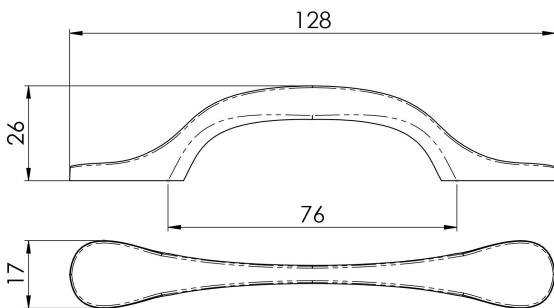

Shaker Style Handle 76mm

FTD520SB

An eye catching design, coupled with robustness and a superb ergonomics. Fine stepped edging around the ends seamlessly blend into the central pull reflecting the attention to detail and quality in this handle.