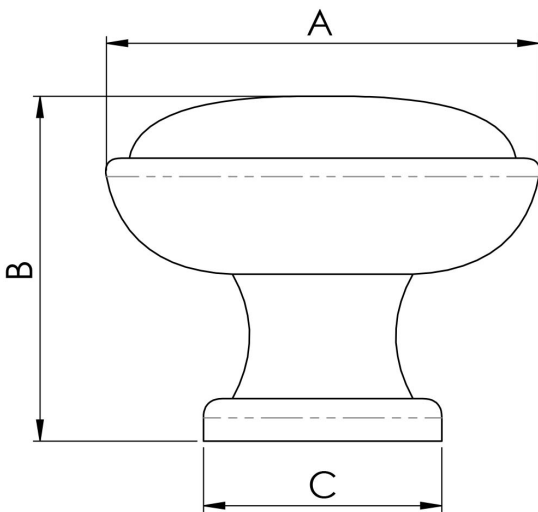

Shaker Style Knob 35mm

FTD525BCP

A domed top knob with a single stepped diameter smoothly curving down onto a tiered stem making it easy to grasp. Provides a comfortable feel and good torque when opening doors and drawers.carlislebrass.com.