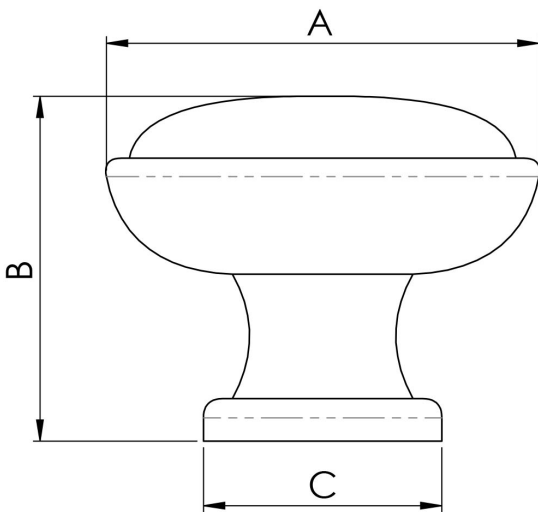

Shaker Style Knob 35mm

FTD525BSN

A domed top knob with a single stepped diameter smoothly curving down onto a tiered stem making it easy to grasp. Provides a comfortable feel and good torque when opening doors and drawers.