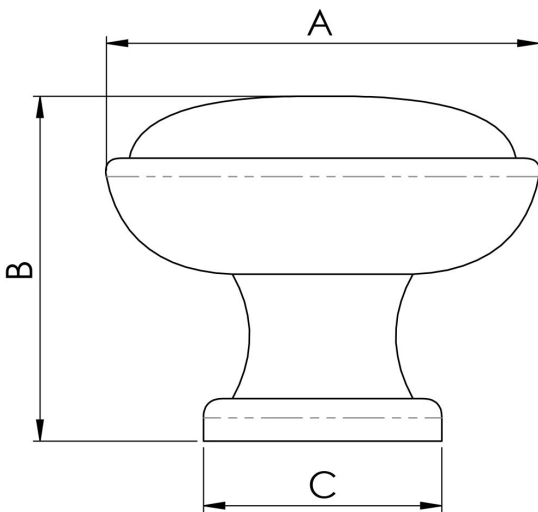

Shaker Style Knob

FTD525

A domed top knob with a single stepped diameter smoothly curving down onto a tiered stem making it easy to grasp. Provides a comfortable feel and good torque when opening doors and drawers.