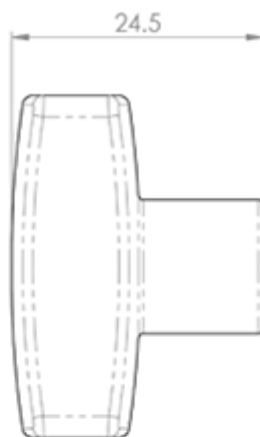

Hammered Effect Square Knob

Product Images

Description

A square knob with a slightly curved top on a round pedestal stem. Ideally suited to rustic kitchens and traditional homes.

Discontinued once stocks have gone.

[Click here for care instructions](#)

Technical Details

FTD5540

This drawing is the property of Carlisle Brass Limited, all design rights reserved

Additional Information

Short Description	Hammered Effect Square Knob
SKU	FTD5540PE
Barcode	5050245153769
Brands	Fingertip
Finishes	Pewter Effect
Sizes	32mm x 32mm Knob, 12mm Dia. Rose, 23mm Projection
Line Drawings	FTD5540.PDF
Unit of Sale	Each