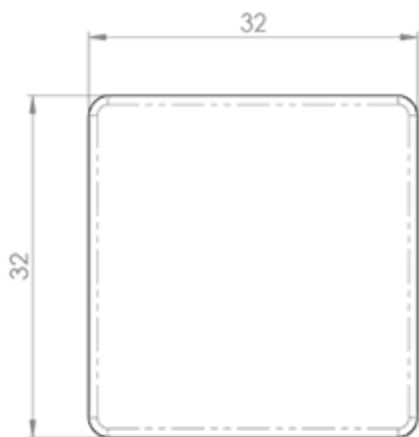

Hammered Effect Square Knob

Product Images

Description

A square knob with a slightly curved top on a round pedestal stem. Ideally suited to rustic kitchens and traditional homes.

Discontinued once stocks have gone.

[Click here for care instructions](#)

Technical Details

FTD5540

This drawing is the property of Carlisle Brass Limited, all design rights reserved

Additional Information

Short Description	Hammered Effect Square Knob
SKU	FTD5540PE
Barcode	5050245153769
Brands	Fingertip
Finishes	Pewter Effect
Sizes	32mm x 32mm Knob, 12mm Dia. Rose, 23mm Projection
Line Drawings	FTD5540.PDF
Unit of Sale	Each