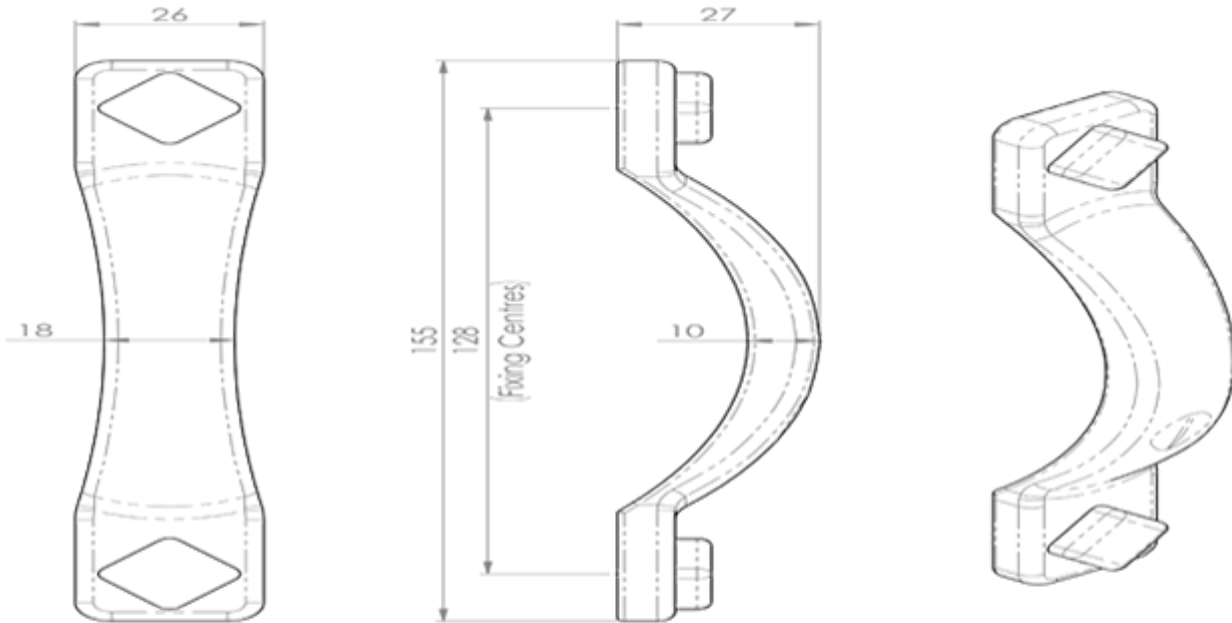

FTD5542

This drawing is the property of Carlisle Brass Limited, all design rights reserved

Additional Information

Short Description	Hammered Effect Handle
SKU	FTD5542PE
Barcode	5050245153776
Brands	Fingertip
Finishes	Pewter Effect
Sizes	128mm Centres, 154mm Overall, 28mm Projection
Line Drawings	FTD5542.PDF
Unit of Sale	Each