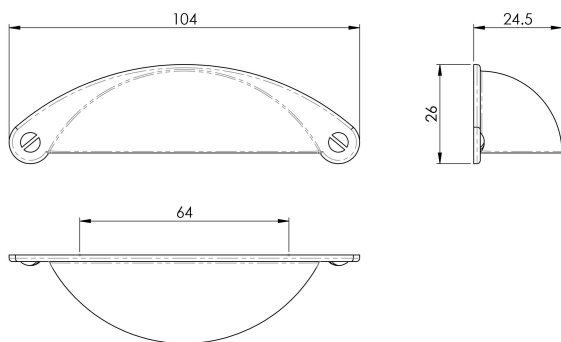

Cup Pattern Handle 64mm

FTD555AB

Ever popular traditional cup style handle. Very easy to grasp and provides a comfortable feel and good torque when opening doors and drawers. Available in a variety of finishes. Part of the Fingertip Cup Pull Range.