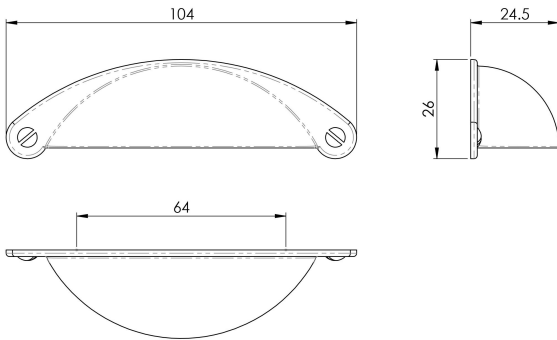

Cup Pattern Handle 64mm

FTD555ABB

Ever popular traditional cup style handle. Very easy to grasp and provides a comfortable feel and good torque when opening doors and drawers. Available in a variety of finishes. Part of the Fingertip Cup Pull Range.