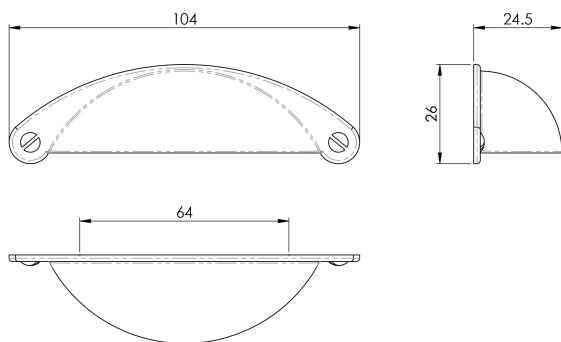

Cup Pattern Handle 64mm

FTD555PT

Ever popular traditional cup style handle. Very easy to grasp and provides a comfortable feel and good torque when opening doors and drawers. Available in a variety of finishes. Part of the Fingertip Cup Pull Range.