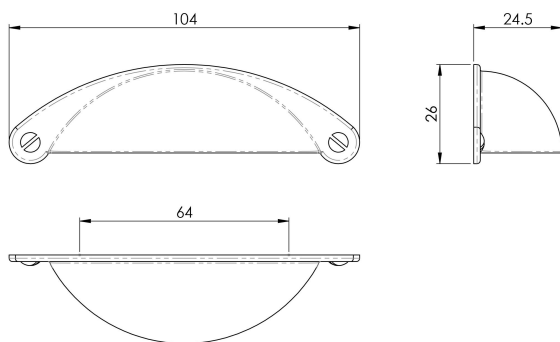

Cup Pattern Handle

FTD555

Ever popular traditional cup style handle. Very easy to grasp and provides a comfortable feel and good torque when opening doors and drawers. Available in a variety of finishes. Part of the Fingertip Cup Pull Range.