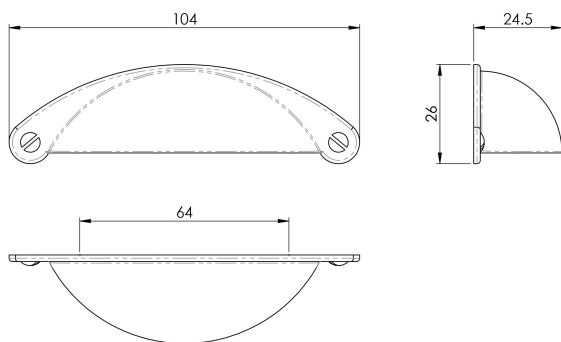

## Cup Pattern Handle 64mm

FTD555SN

Ever popular traditional cup style handle. Very easy to grasp and provides a comfortable feel and good torque when opening doors and drawers. Available in a variety of finishes. Part of the Fingertip Cup Pull Range.