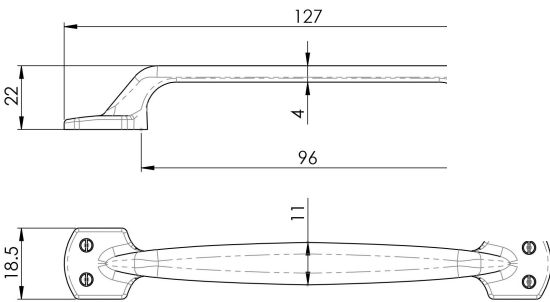

Shaker Handle

FTD565

A basic and simple traditional style handle with four fake looking fixings, bolt through fixings as standard.