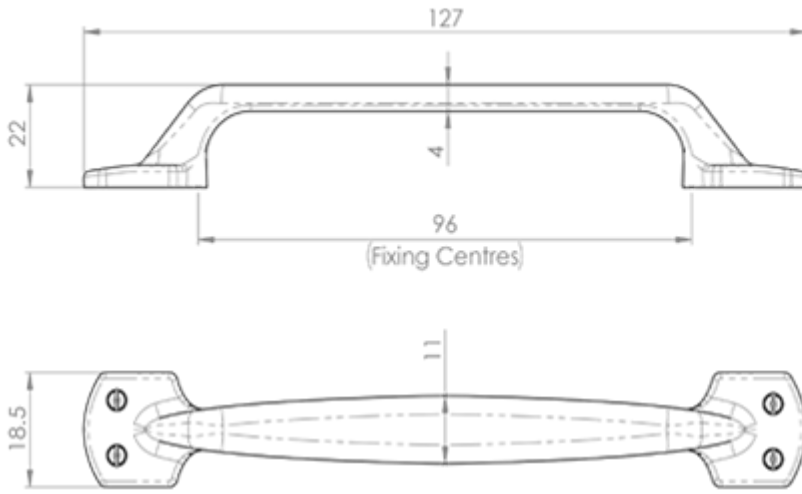

Shaker Handle

Product Images

Description

A basic and simple traditional style handle with four fake looking fixings, bolt through fixings as standard.

Technical Details

FTD565

This drawing is the property of Carisle Brass Limited, all design rights reserved

Additional Information

Short Description	Shaker Handle
SKU	FTD565
Brands	Fingertip
Line Drawings	FTD565.pdf

Product Options

Finishes:	Satin Nickel
Sizes:	96mm Centres, 130mm Overall, 23mm Projection