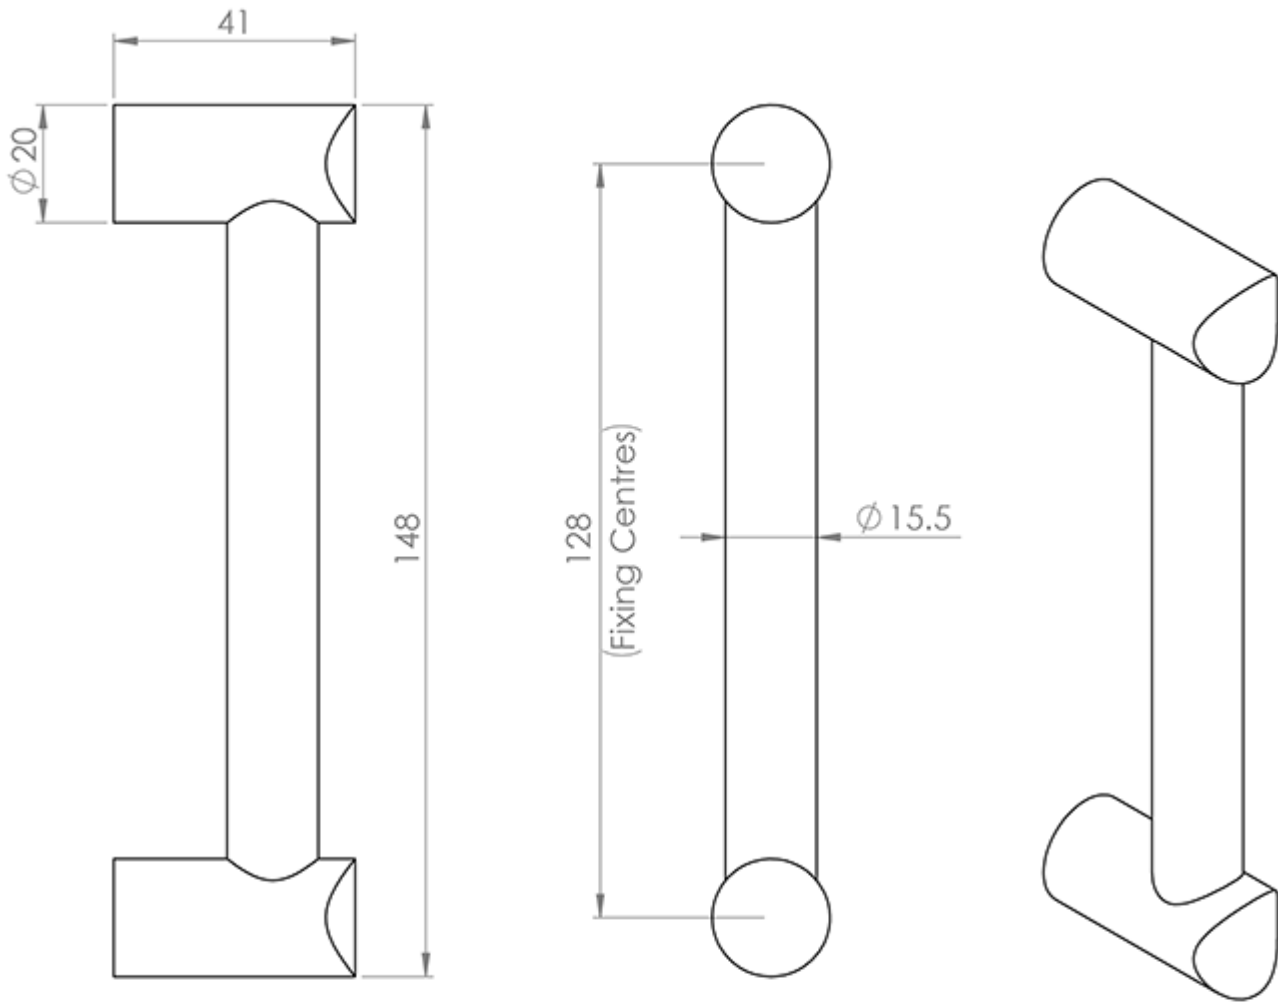

Clear Acrylic Bar Handle

Product Images

Description

A clear acrylic round bar inset into chamfered top round pedestals. Let the design and colour of your cabinets show through these transparent handles!

 **CARLISLE BRASS**
FTD685B

This drawing is the property of Carlisle Brass Limited, all design rights reserved

Specification

Additional Information

Short Description	Clear Acrylic Bar Handle
SKU	FTD685B
Brands	Carlisle Brass
Technical	4
Line Drawings	FTD685B.PDF,FTD685C.PDF

Product Options

Sizes:	128mm Centres, 148mm Overall, 41mm Projection
	160mm Centres, 180mm Overall, 41mm Projection