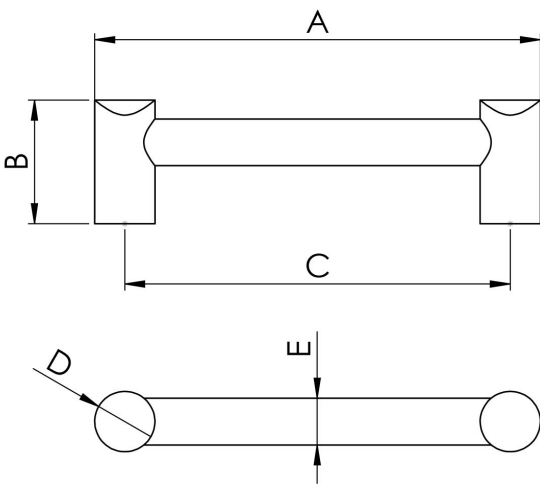

Clear Acrylic Bar Handle

FTD685B

ACC

A clear acrylic round bar inset into chamfered top round pedestals. Let the design and colour of your cabinets show through these transparent handles!