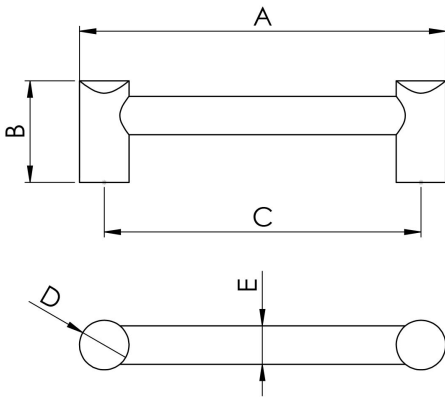

Clear Acrylic Bar Handle

FTD685B

ACC

A clear acrylic round bar inset into chamfered top round pedestals. Let the design and colour of your cabinets show through these transparent handles!