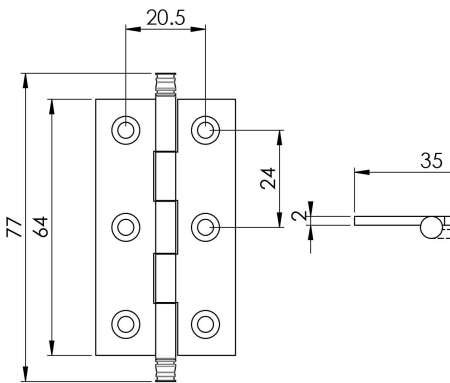

Finial Cabinet Hinge

FTD805DAB

A cabinet hinge with a finial feature adding a nice detail which will further enhance its fitment to vanity units, cupboards, wardrobes and the like. Available in different finishes and sizes.