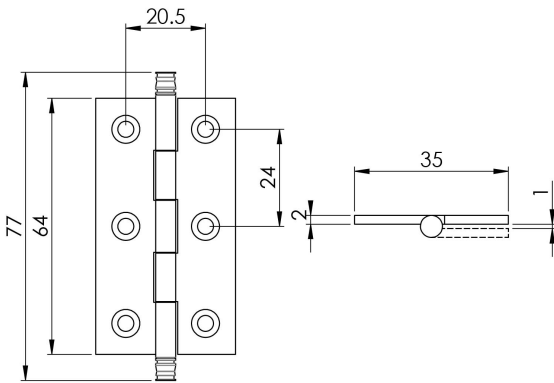

Finial Cabinet Hinge

FTD805DSC

A cabinet hinge with a finial feature adding a nice detail which will further enhance its fitment to vanity units, cupboards, wardrobes and the like. Available in different finishes and sizes. carlislebrass.com.