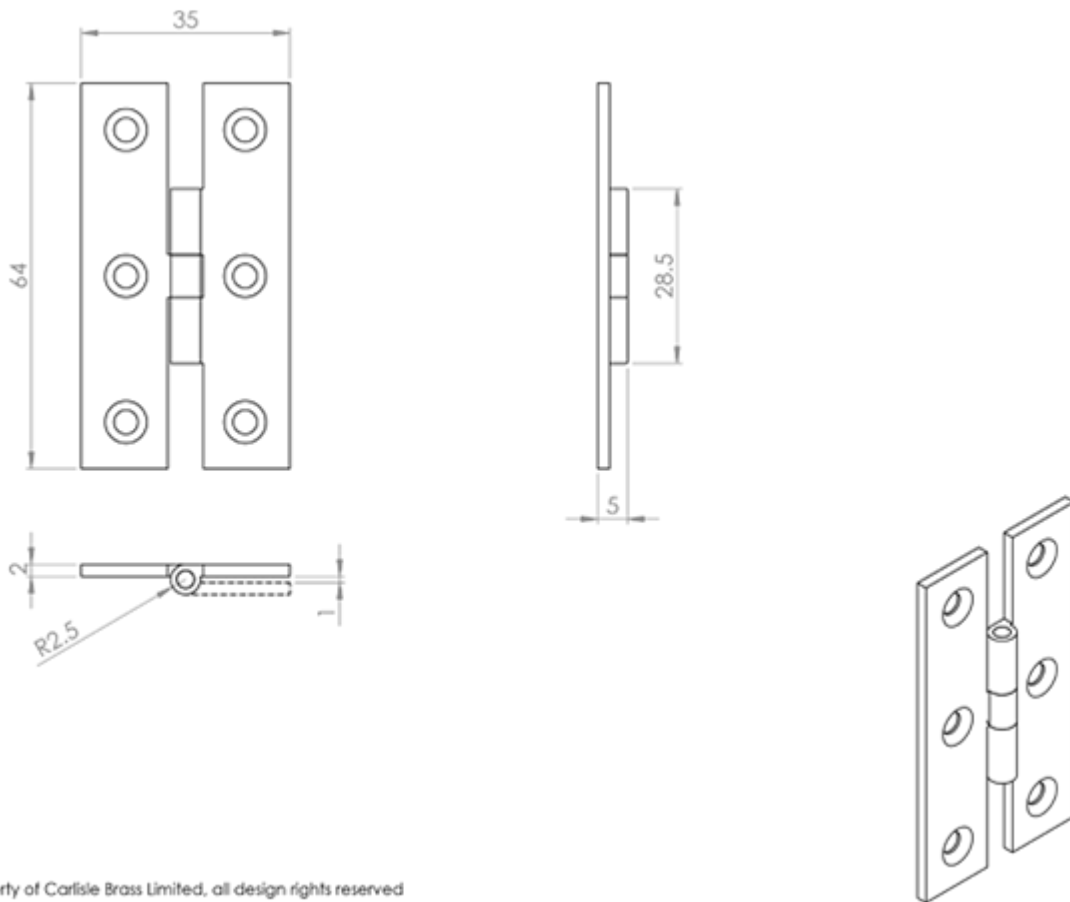

H Pattern Hinge

Product Images

Description

H pattern hinges are classically used on traditional cabinets with the hinge exposed. Placed on the outside of the door the hinge is highly visible and

becomes a decorative part of the built-in furniture.

Technical Details

FTD810

This drawing is the property of Carlisle Brass Limited, all design rights reserved

Specification

Additional Information

Short Description	Brass H Pattern Hinge
SKU	FTD810
Barcode	5050245127975
Brands	Carlisle Brass
Finishes	Polished Brass
Sizes	63mm x 38mm x 2.5mm
Technical	4
Line Drawings	FTD810.PDF
Unit of Sale	Pair