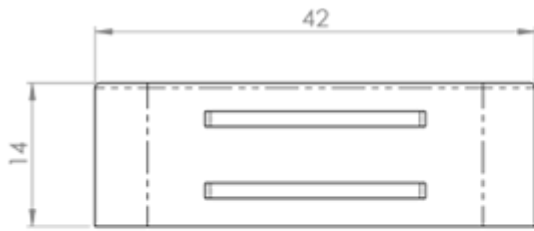

Deluxe Nylon Magnetic Catch

Product Images

Description

A nylon magnetic catch suitable for use on wardrobes, cupboards and lightweight internal doors.

Technical Details

FTD835A

This drawing is the property of Carlisle Brass Limited, all design rights reserved

Additional Information

Short Description	Nylon Magnetic Catch
SKU	FTD835
Brands	Fingertip
Features	6.0kg Pull
Line Drawings	FTD835A.PDF,FTD835B.PDF

Product Options

Finishes:	Nylon White
Sizes:	42mm x 14mm x 14mm
	56mm x 14mm x 14mm