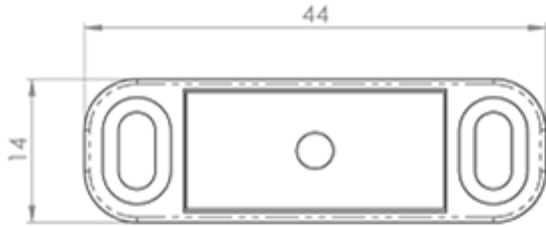

Deluxe Nylon Magnetic Catch

Product Images

Description

A nylon magnetic catch suitable for use on wardrobes, cupboards and lightweight internal doors.

Technical Details

FTD835A

This drawing is the property of Carlisle Brass Limited, all design rights reserved

Additional Information

Short Description	Nylon Magnetic Catch
SKU	FTD835
Brands	Fingertip
Features	6.0kg Pull
Line Drawings	FTD835A.PDF,FTD835B.PDF

Product Options

Finishes:	Nylon White
Sizes:	42mm x 14mm x 14mm
	56mm x 14mm x 14mm