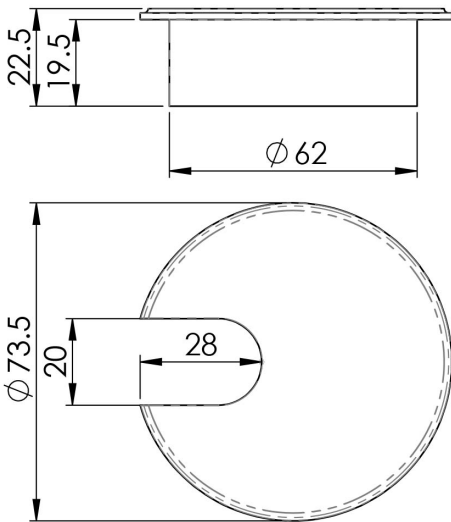

## Heavy Pattern Cable Tidy

FTD855EB

A recessed heavy pattern cable tidy adding a quality touch to perfectly cover any drilled holes for cables in worktops and desk tops. Available in different finishes.