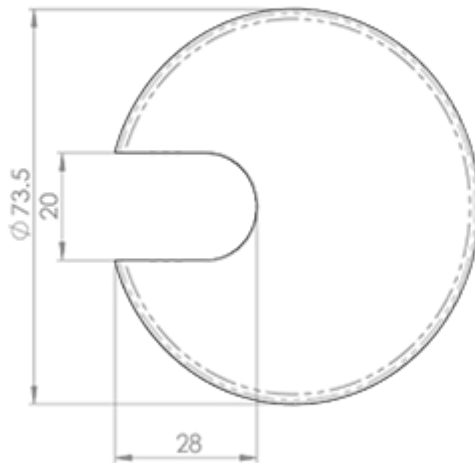

finishes.

[Click here for care instructions](#)

Technical Details

FTD855

This drawing is the property of Carlisle Brass Limited, all design rights reserved

Specification