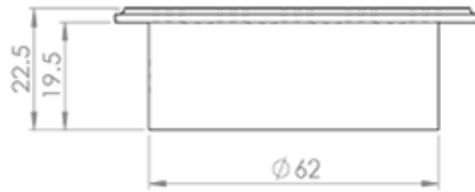

finishes.

[Click here for care instructions](#)

Technical Details