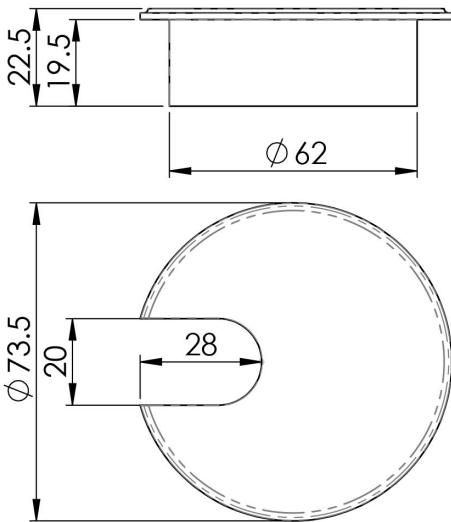

Heavy Pattern Cable Tidy

FTD855CP

A recessed heavy pattern cable tidy adding a quality touch to perfectly cover any drilled holes for cables in worktops and desk tops. Available in different finishes. carlislebrass.com.