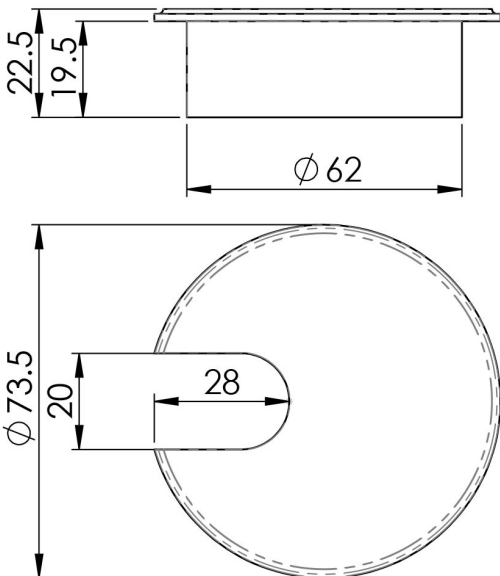

Heavy Pattern Cable Tidy

FTD855SN

A recessed heavy pattern cable tidy adding a quality touch to perfectly cover any drilled holes for cables in worktops and desk tops.