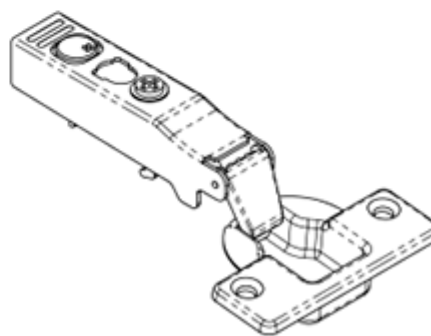

Soft Close Hinges

Product Images

Description

Soft Close Hinges. Various options; Full Overlay, Half Overlay, Inset. Soft closing hinges adding that extra touch of class and convenience to your cabinet

doors. Fully adjustable. No more slamming doors.

[Please order the mounting plates separately here](#)

[Click here for fitting instructions](#)

Technical Details

CARLISLE BRASS
H4.100.35.10

This drawing is the property of Carlisle Brass Limited, all design rights reserved

Specification

Additional Information

Short Description	Soft Close Hinges
SKU	H4.100.35.10 Range
Brands	Carlisle Brass
Technical	4
Line Drawings	H4.100.35.10.PDF,H4.100.35.20.PDF,H4.100.35.30.PDF

Product Options

Finishes:	Nickel Plate
Sizes:	Full overlay
	Inset
	Half overlay