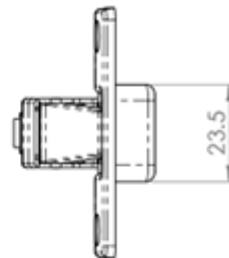

Soft Close Hinges

Product Images

Description

Soft Close Hinges. Various options; Full Overlay, Half Overlay, Inset. Soft closing hinges adding that extra touch of class and convenience to your cabinet

doors. Fully adjustable. No more slamming doors.

[Please order the mounting plates separately here](#)

[Click here for fitting instructions](#)

Technical Details

CARLISLE BRASS
H4.100.35.10

This drawing is the property of Carlisle Brass Limited, all design rights reserved

Specification

Additional Information

Short Description	Soft Close Hinges
SKU	H4.100.35.10 Range
Brands	Carlisle Brass
Technical	4
Line Drawings	H4.100.35.10.PDF,H4.100.35.20.PDF,H4.100.35.30.PDF

Product Options

Finishes:	Nickel Plate
Sizes:	Full overlay
	Inset
	Half overlay