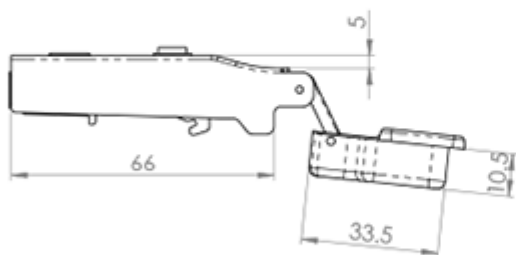

doors. Fully adjustable. No more slamming doors.

[Please order the mounting plates separately here](#)

[Click here for fitting instructions](#)

Technical Details

CARLISLE BRASS
H4.100.35.10

This drawing is the property of Carlisle Brass Limited, all design rights reserved

Specification

Additional Information

Short Description	Soft Close Hinges
SKU	H4.100.35.10 Range
Brands	Carlisle Brass
Technical	4
Line Drawings	H4.100.35.10.PDF,H4.100.35.20.PDF,H4.100.35.30.PDF