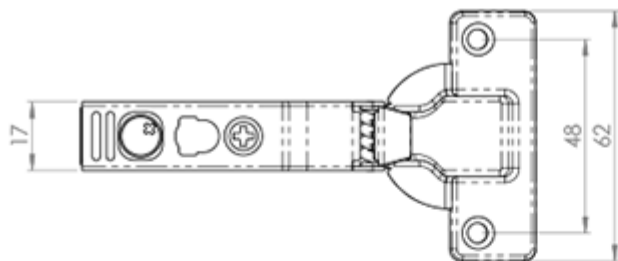

Soft Close Hinges

Product Images

Description

Soft Close Hinges. Various options; Full Overlay, Half Overlay, Inset. Soft closing hinges adding that extra touch of class and convenience to your cabinet

doors. Fully adjustable. No more slamming doors.

[Please order the mounting plates separately here](#)

[Click here for fitting instructions](#)

Technical Details

CARLISLE BRASS
H4.100.35.10

This drawing is the property of Carlisle Brass Limited, all design rights reserved

Specification

Additional Information

Short Description	Soft Close Hinges
SKU	H4.100.35.10 Range
Brands	Carlisle Brass
Technical	4
Line Drawings	H4.100.35.10.PDF,H4.100.35.20.PDF,H4.100.35.30.PDF

Product Options

Finishes:	Nickel Plate
Sizes:	Full overlay
	Inset
	Half overlay