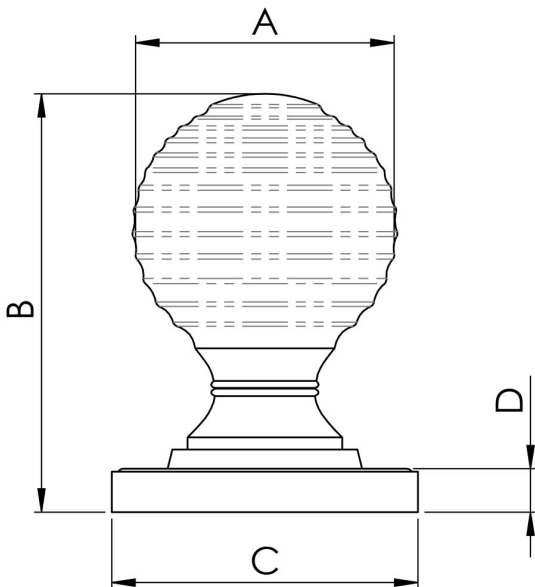

Queen Anne Knob 23mm

M1003

A round metal reeded ball knob on a matching ringed round rose and stem. A traditional style which will also compliment modernistic settings. Very easy to grasp and provides a comfortable feel and good torque when opening doors and drawers. Available in different finishes and sizes.