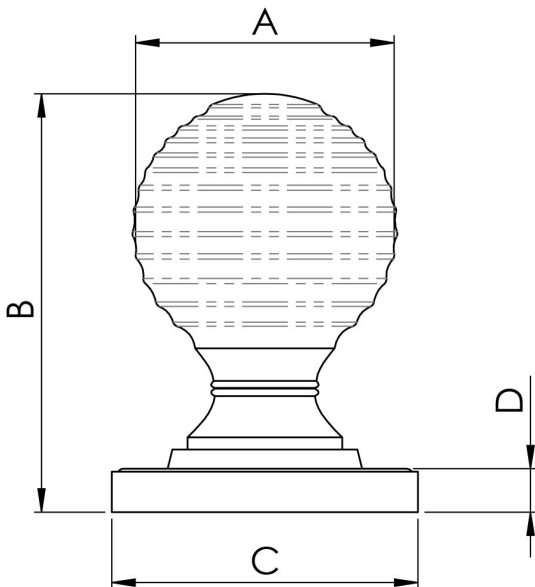

Queen Anne Knob 23mm

M1003FB

A round metal reeded ball knob on a matching ringed round rose and stem. A traditional style which will also compliment modernistic settings. Very easy to grasp and provides a comfortable feel and good torque when opening doors and drawers. Available in different finishes and sizes.