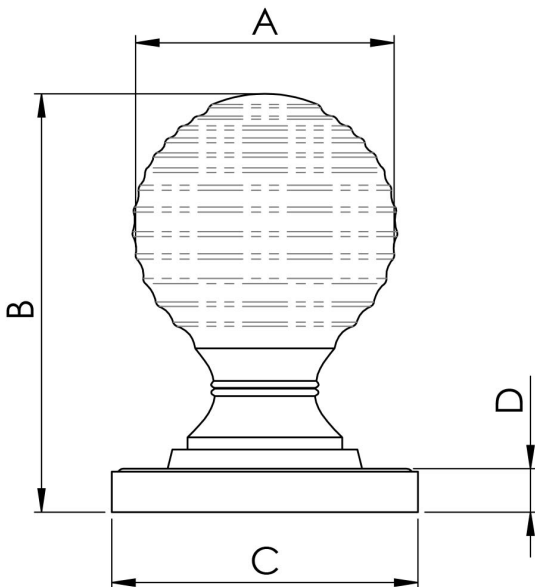

Queen Anne Knob

M100 Range

A round metal reeded ball knob on a matching ringed round rose and stem. A traditional style which will also compliment modernistic settings. Very easy to grasp and provides a comfortable feel and good torque when opening doors and drawers. Available in different finishes and sizes.