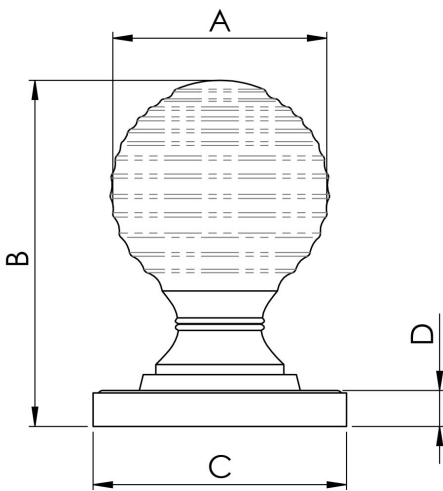

Queen Anne Knob 23mm

M1003CP

A round metal reeded ball knob on a matching ringed round rose and stem. A traditional style which will also compliment modernistic settings. Very easy to grasp and provides a comfortable feel and good torque when opening doors and drawers. Available in different finishes and sizes.