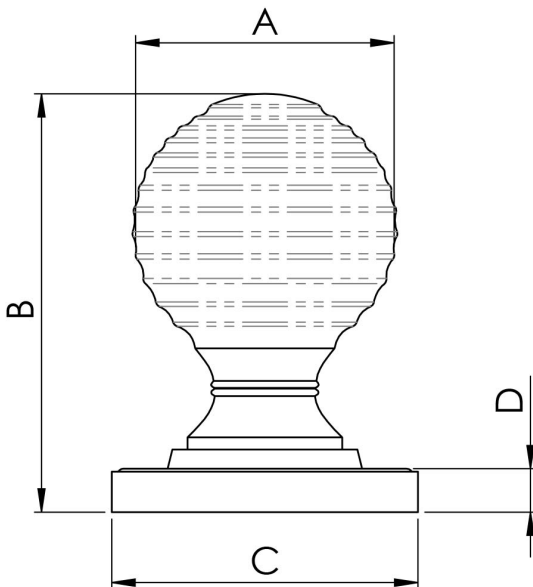

Queen Anne Knob 23mm

M1003CP

A round metal reeded ball knob on a matching ringed round rose and stem. A traditional style which will also compliment modernistic settings. Very easy to grasp and provides a comfortable feel and good torque when opening doors and drawers. Available in different finishes and sizes.