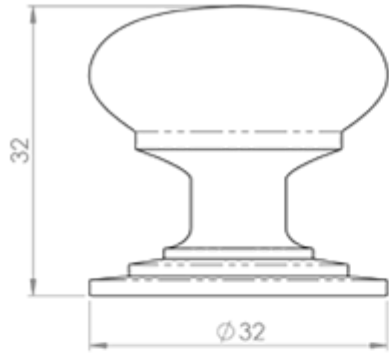

tiered round rose. The variety of finishes and sizes in range makes this very flexible and appealing in covering a multitude of applications and settings.

Technical Details

M47B

This drawing is the property of Carlisle Brass Limited, all design rights reserved

Specification