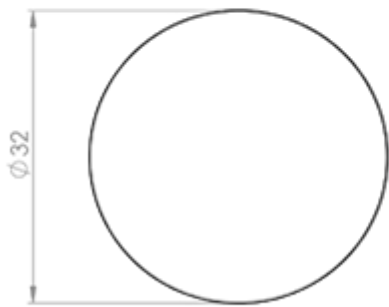

tiered round rose. The variety of finishes and sizes in range makes this very flexible and appealing in covering a multitude of applications and settings.

Technical Details

M47B

This drawing is the property of Carlisle Brass Limited, all design rights reserved

Specification