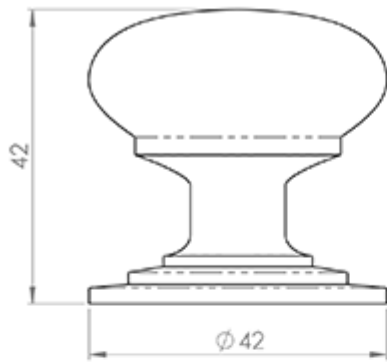

Victorian Cupboard Knob 42mm Stainless Steel Effect

Product Images

Description

A timeless industry standard and hugely popular traditional solid brass Victorian cupboard knob, with a heavy solid feel. Plain Victorian knob on stepped

tiered round rose. The variety of finishes and sizes in range makes this very flexible and appealing in covering a multitude of applications and settings.

Technical Details

 **CARLISLE BRASS**

M47D

This drawing is the property of Carlisle Brass Limited, all design rights reserved

Specification

Additional Information

Short Description	Victorian Cupboard Knob
SKU	M47DSSE
Brands	Carlisle Brass
Finishes	Stainless Steel Effect
Sizes	42mm Dia. Knob, 42mm Dia. Rose, 42mm Projection
Technical	4
Line Drawings	M47D.PDF
Unit of Sale	Each