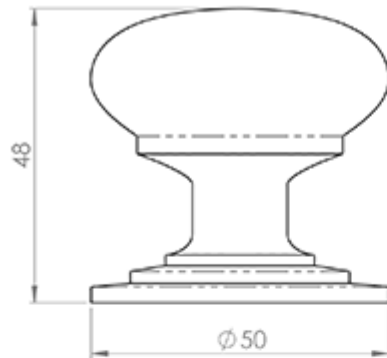

Victorian Cupboard Knob 50mm Polished Chrome

Product Images

Description

A timeless industry standard and hugely popular traditional solid brass Victorian cupboard knob, with a heavy solid feel. Plain Victorian knob on stepped

tiered round rose. The variety of finishes and sizes in range makes this very flexible and appealing in covering a multitude of applications and settings.

[Click here for care instructions](#)

Technical Details

 **CARLISLE BRASS**

M47E

This drawing is the property of Carlisle Brass Limited, all design rights reserved

Specification

Additional Information

Short Description	Victorian Cupboard Knob
SKU	M47ECP
Brands	Carlisle Brass
Finishes	Polished Chrome
Sizes	50mm Dia. Knob, 50mm Dia. Rose, 50mm Projection
Technical	4
Line Drawings	M47E.PDF
Unit of Sale	Each