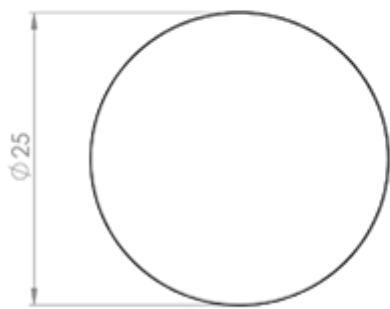

Victorian Cupboard Knob 25mm Polished Brass

Product Images

Description

A timeless industry standard and hugely popular traditional solid brass Victorian cupboard knob, with a heavy solid feel. Plain Victorian knob on stepped

tiered round rose. The variety of finishes and sizes in range makes this very flexible and appealing in covering a multitude of applications and settings.

Technical Details

M47A

This drawing is the property of Carlisle Brass Limited, all design rights reserved

Specification

Additional Information

Short Description	Victorian Cupboard Knob
SKU	M47A
Brands	Fingertip
Finishes	Polished Brass
Sizes	25mm Dia. Knob, 25mm Dia. Rose, 25mm Projection
Technical	4
Line Drawings	M47A.PDF
Unit of Sale	Each