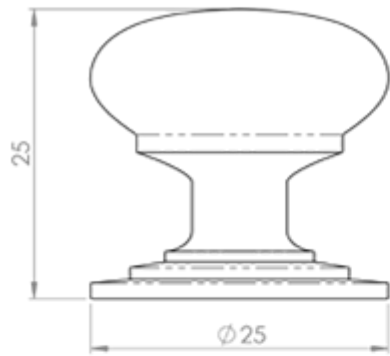

Victorian Cupboard Knob 25mm Polished Brass

Product Images

Description

A timeless industry standard and hugely popular traditional solid brass Victorian cupboard knob, with a heavy solid feel. Plain Victorian knob on stepped

tiered round rose. The variety of finishes and sizes in range makes this very flexible and appealing in covering a multitude of applications and settings.

Technical Details

M47A

This drawing is the property of Carlisle Brass Limited, all design rights reserved

Specification

Additional Information

Short Description	Victorian Cupboard Knob
SKU	M47A
Brands	Fingertip
Finishes	Polished Brass
Sizes	25mm Dia. Knob, 25mm Dia. Rose, 25mm Projection
Technical	4
Line Drawings	M47A.PDF
Unit of Sale	Each