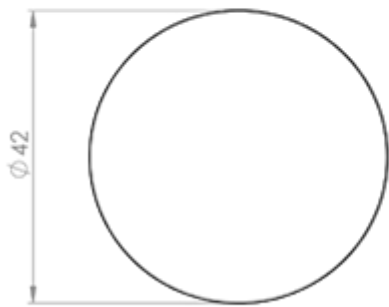

Victorian Cupboard Knob 42mm Polished Brass

Product Images

Description

A timeless industry standard and hugely popular traditional solid brass Victorian cupboard knob, with a heavy solid feel. Plain Victorian knob on stepped

tiered round rose. The variety of finishes and sizes in range makes this very flexible and appealing in covering a multitude of applications and settings.

Technical Details

M47D

This drawing is the property of Carlisle Brass Limited, all design rights reserved

Specification

Additional Information

SKU	M47D
Brands	Fingertip
Finishes	Polished Brass
Sizes	42mm Dia. Knob, 42mm Dia. Rose, 42mm Projection
Technical	4
Line Drawings	M47D.PDF
Unit of Sale	Each