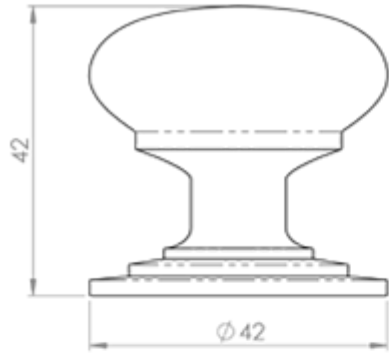

Victorian Cupboard Knob 42mm Polished Brass

Product Images

Description

A timeless industry standard and hugely popular traditional solid brass Victorian cupboard knob, with a heavy solid feel. Plain Victorian knob on stepped

tiered round rose. The variety of finishes and sizes in range makes this very flexible and appealing in covering a multitude of applications and settings.

Technical Details

M47D

This drawing is the property of Carlisle Brass Limited, all design rights reserved

Specification

Additional Information

SKU	M47D
Brands	Fingertip
Finishes	Polished Brass
Sizes	42mm Dia. Knob, 42mm Dia. Rose, 42mm Projection
Technical	4
Line Drawings	M47D.PDF
Unit of Sale	Each