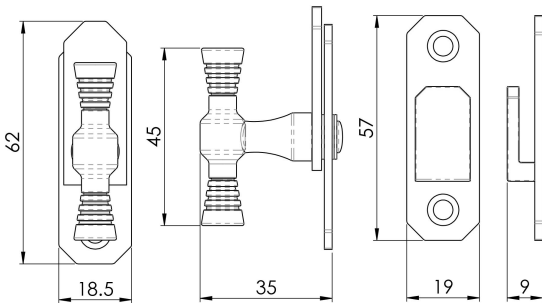

T-Handle Fastener

WF13 Range

T-handle window fastener. Simple turning action of the ringed handle will fasten casement windows together when they are in the closed position. Not suitable as a one and only form of window locking. Can also be used in general purpose locking for cabinets, doors.