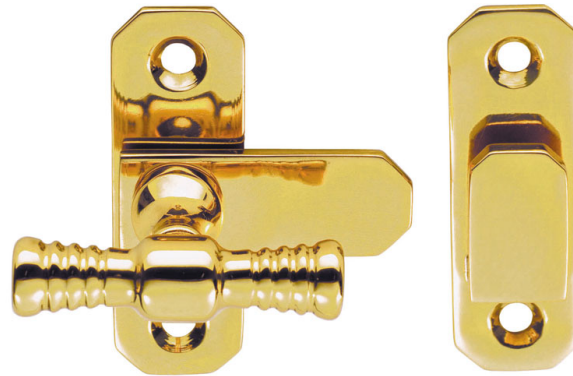

T-Handle Fastener

WF13

T-handle window fastener. Simple turning action of the ringed handle will fasten casement windows together when they are in the closed position. Not suitable as a one and only form of window locking. Can also be used in general purpose locking for cabinets, doors.