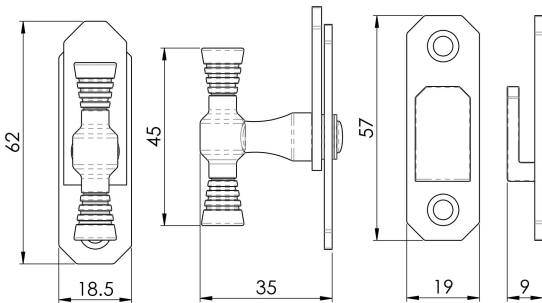

T-Handle Fastener

WF13

T-handle window fastener. Simple turning action of the ringed handle will fasten casement windows together when they are in the closed position. Not suitable as a one and only form of window locking. Can also be used in general purpose locking for cabinets, doors.