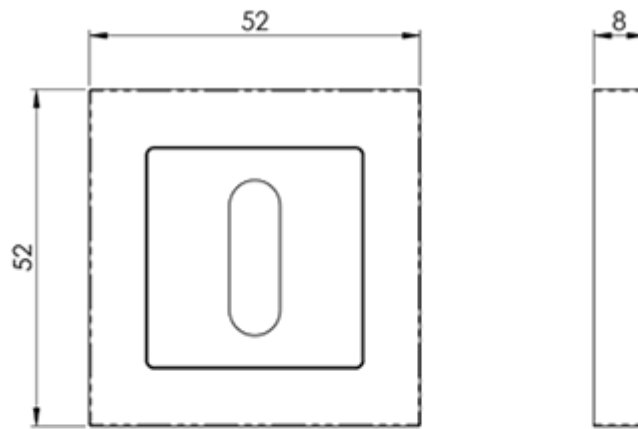

for domestic and commercial use. Supplied with both a duo and satin inner to allow for a single or dual finish.

[Click here for care instructions](#)

Technical Details

SSP1405

This drawing is the property of Carlisle Brass Limited, all design rights reserved

Specification