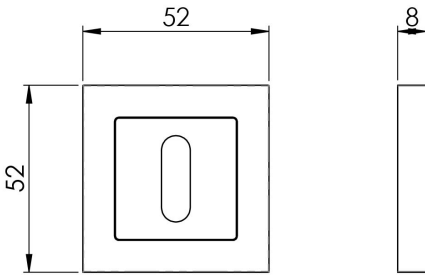

Square Escutcheons

SSP1405SSS/DUO

Euro Profile two part concealed fix square escutcheon. Matches all the square themed designer lever handles in the SSL range. Fire door rated. Suitable for domestic and commercial use.