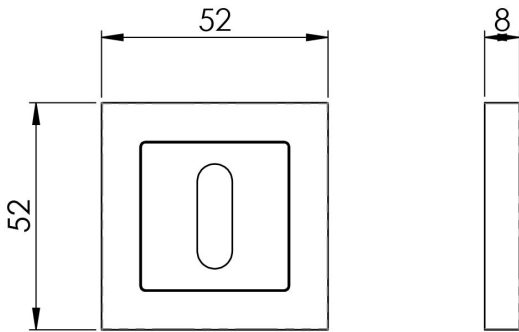

Square Escutcheons

SSP1405SSSS/DUO

Euro Profile two part concealed fix square escutcheon. Matches all the square themed designer lever handles in the SSL range. Fire door rated. Suitable for domestic and commercial use.