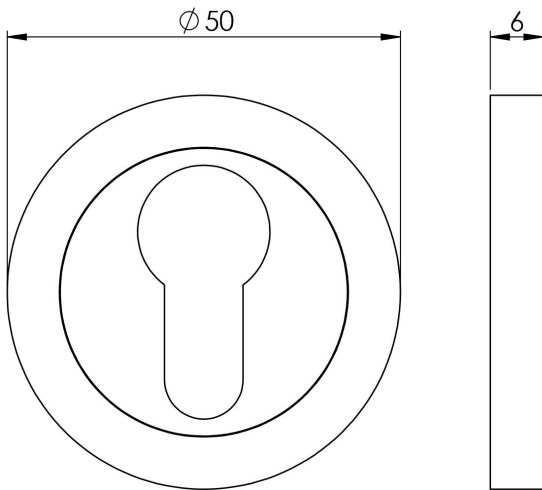

Steelworx 316 Escutcheon Euro

SW102SSS

Euro profile escutcheon, concealed fix. Part of the Steelworx range in Grade 316 Stainless Steel. Compliments the levers in the Steelworx range. Fire door rated.