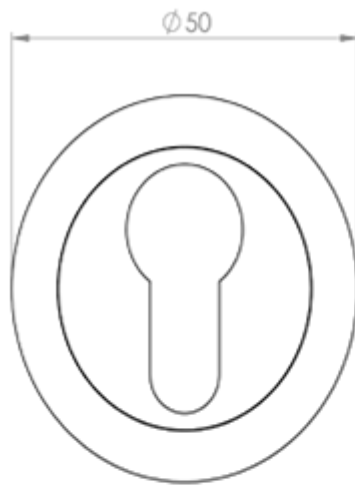

Steelworx 316 Escutcheon Euro

Product Images

Description

Euro profile escutcheon, concealed fix. Part of the Steelworx range in Grade 316 Stainless Steel. Compliments the levers in the Steelworx range. Fire door rated.

[Click here for care instructions](#)

Discontinued once stocks have gone

Technical Details

SW102

This drawing is the property of Carlisle Brass Limited, all design rights reserved

Specification

Additional Information

Short Description	Euro escutcheon.
SKU	SW102BSS
Barcode	5055179132750
Brands	Eurospec
Finishes	Bright Stainless Steel
Options	Euro Profile
Sizes	50mm x 6mm Rose
Features	50mm x 6mm
Technical	5,26
Line Drawings	SW102.PDF
Unit of Sale	Each