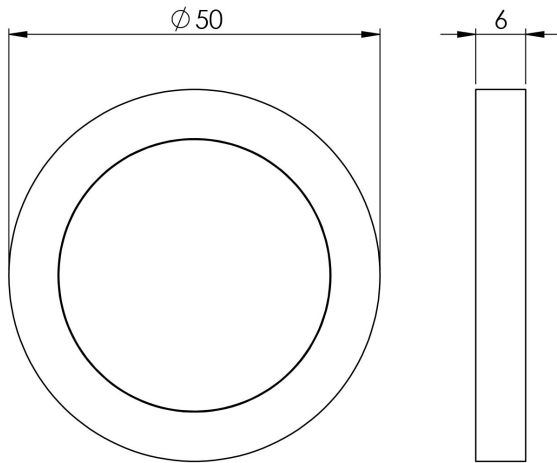

## Steelworx 316 Escutcheon Blank

SW101SSS

Blank escutcheon, concealed fix. Part of the Steelworx range in Grade 316 Stainless Steel. Compliments the levers in the Steelworx range. Fire door rated.