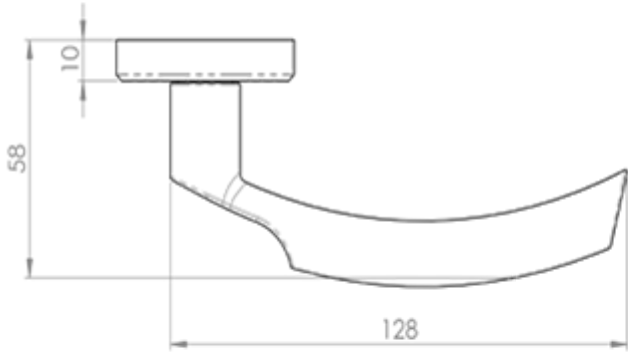

Serozzetta Nelson Lever On Rose

Product Images

Description

Lever on a concealed fix 2 part screw on round rose. A straight round bar lever with a detailed thumb section on rose. Part of the Serozzetta Zin lever designer collection. Comes with a 10 year mechanical guarantee and is fire door rated. Suitable for domestic and commercial use.

[Click here for care instructions](#)

Technical Details

ZIN3111

This drawing is the property of Carlisle Brass Limited, all design rights reserved

Specification

Additional Information

Short Description	Nelson Lever On Rose
SKU	ZIN3111PC
Barcode	5055179144326
Brands	Serozzetta
Finishes	Polished Chrome
Sizes	51mm Rose Dia.
Features	Concealed fix, screw on Rose
Technical	4,26
Line Drawings	ZIN3111.PDF
Fitting	Lever On Rose..pdf
Unit of Sale	Pair