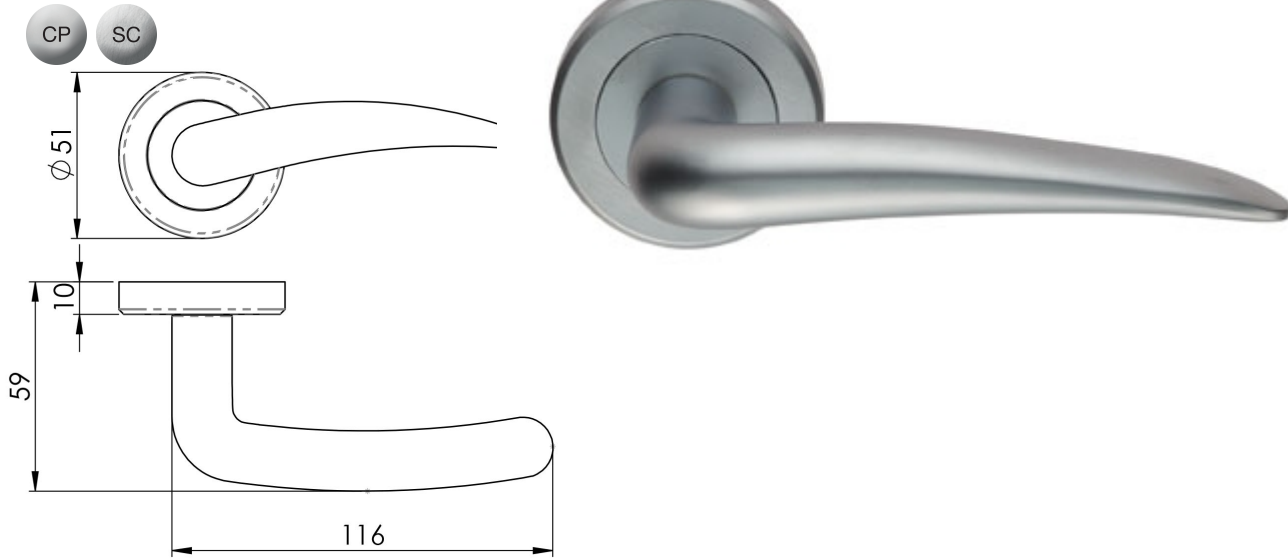

Serozzetta Tempest Lever On Rose

ZIN3113

Lever on a concealed fix 2 part screw on round rose. A straight tapering lever on rose. Part of the Serozzetta Zin lever designer collection. Comes with a 10 year mechanical guarantee and is fire door rated.