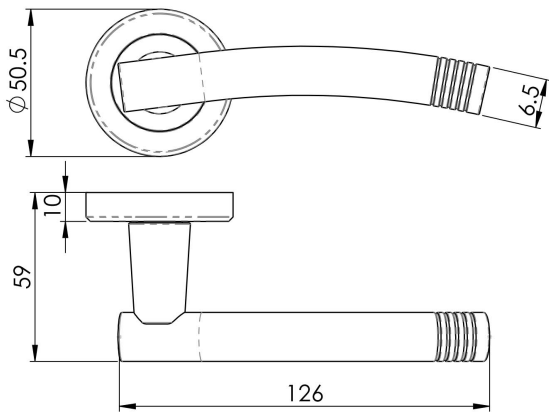

Serozzetta Carolina Lever On Rose

ZIN3115

Lever on a concealed fix 2 part screw on round rose. A slightly arched round bar lever with a ringed feature at the end of the handle. Part of the Serozzetta Zin lever designer collection. Comes with a 10 year mechanical guarantee and is fire door rated.