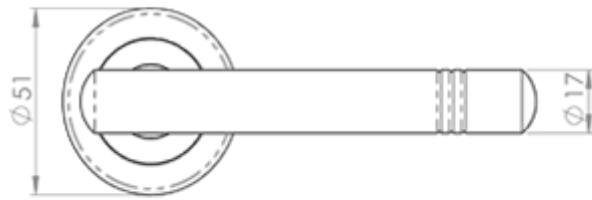

Serozzetta Atalaya Lever On Rose

Product Images

Description

Lever on a concealed fix 2 part screw on round rose. A straight round bar lever with a ringed feature towards the end of the handle. Part of the Serozzetta Zin lever designer collection. Comes with a 10 year mechanical guarantee and is fire door rated. Suitable for domestic and commercial use.

[Click here for care instructions](#)

Technical Details

ZIN3116

This drawing is the property of Carlisle Brass Limited, all design rights reserved

Specification

Additional Information

Short Description	Atalaya Lever On Rose
SKU	ZIN3116PC
Barcode	5055179144388
Brands	Serozzetta
Finishes	Polished Chrome
Sizes	51mm Dia. Rose
Features	Concealed fix, screw on Rose
Technical	4,26
Line Drawings	ZIN3116..PDF
Fitting	Lever On Rose..pdf
Unit of Sale	Pair