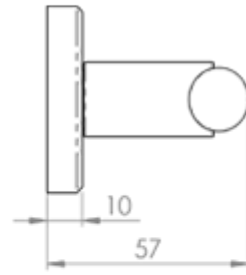

Serozzetta Atalaya Lever On Rose

Product Images

Description

Lever on a concealed fix 2 part screw on round rose. A straight round bar lever with a ringed feature towards the end of the handle. Part of the Serozzetta Zin lever designer collection. Comes with a 10 year mechanical guarantee and is fire door rated. Suitable for domestic and commercial use.

[Click here for care instructions](#)

Technical Details

ZIN3116

This drawing is the property of Carlisle Brass Limited, all design rights reserved

Specification

Additional Information

Short Description	Atalaya Lever On Rose
SKU	ZIN3116PC
Barcode	5055179144388
Brands	Serozzetta
Finishes	Polished Chrome
Sizes	51mm Dia. Rose
Features	Concealed fix, screw on Rose
Technical	4,26
Line Drawings	ZIN3116..PDF
Fitting	Lever On Rose..pdf
Unit of Sale	Pair