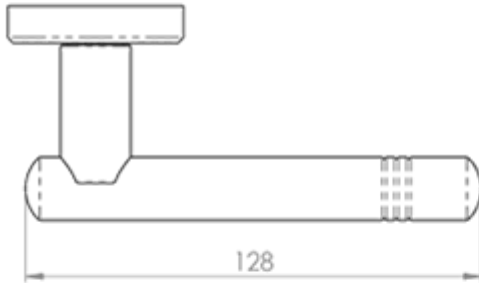

Serozzetta Atalaya Lever On Rose

Product Images

Description

Lever on a concealed fix 2 part screw on round rose. A straight round bar lever with a ringed feature towards the end of the handle. Part of the Serozzetta Zin lever designer collection. Comes with a 10 year mechanical guarantee and is fire door rated. Suitable for domestic and commercial use.

[Click here for care instructions](#)

Technical Details

ZIN3116

This drawing is the property of Carlisle Brass Limited, all design rights reserved

Specification

Additional Information

Short Description	Atalaya Lever On Rose
SKU	ZIN3116PC
Barcode	5055179144388
Brands	Serozzetta
Finishes	Polished Chrome
Sizes	51mm Dia. Rose
Features	Concealed fix, screw on Rose
Technical	4,26
Line Drawings	ZIN3116..PDF
Fitting	Lever On Rose..pdf
Unit of Sale	Pair