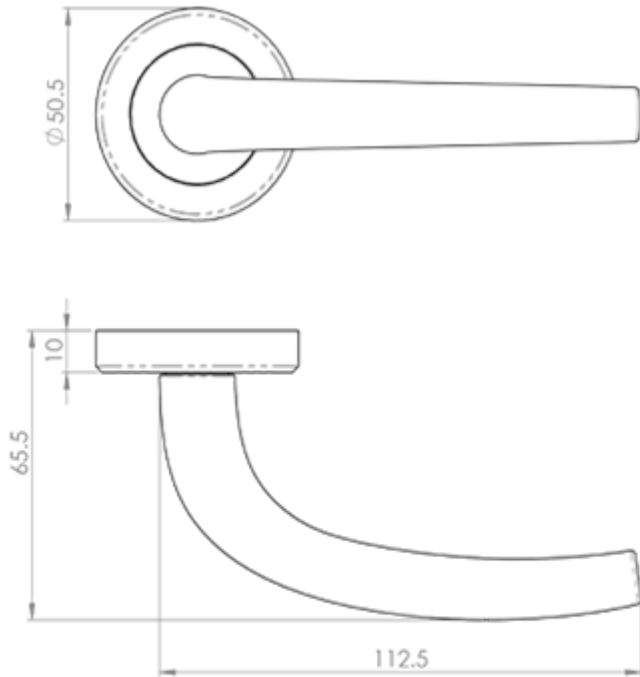

Serozzetta Classic Lever On Rose

Product Images

Description

Lever on a concealed fix 2 part screw on round rose. A straight rounded lever on rose. The lever is curved on its horizontal axis. Part of the Serozzetta Zin

lever designer collection. Comes with a 10 year mechanical guarantee and is fire door rated. Suitable for domestic and commercial use.

[Click here for care instructions](#)

Technical Details

ZIN3117

This drawing is the property of Carlisle Brass Limited, all design rights reserved

Specification

Additional Information

Short Description	Classic Lever On Rose
SKU	ZIN3117SC
Barcode	5055179144418
Brands	Serozzetta
Finishes	Satin Chrome
Sizes	51mm Dia. Rose
Features	Concealed fix, screw on Rose
Technical	4,26
Line Drawings	ZIN3117.PDF
Fitting	Lever On Rose..pdf
Unit of Sale	Pair