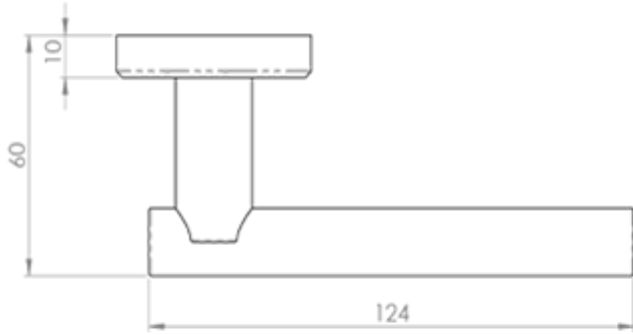

ZIN3121

This drawing is the property of Carlsle Brass Limited, all design rights reserved

Specification