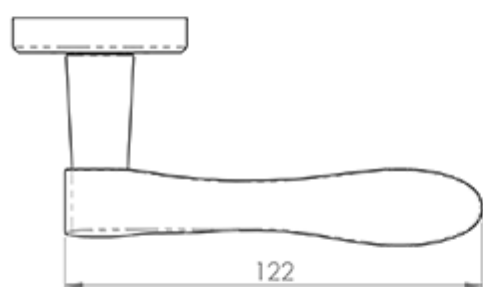

SEROZZETTA
1911-2011

ZIN3130

This drawing is the property of Carlisle Brass Limited, all design rights reserved

Specification