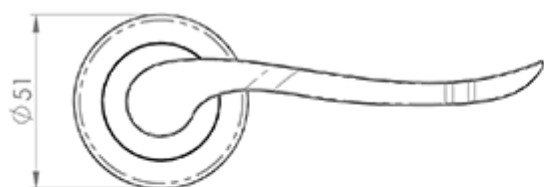

SEROZZETTA
1911-2011

ZIN3130

This drawing is the property of Carlisle Brass Limited, all design rights reserved

Specification