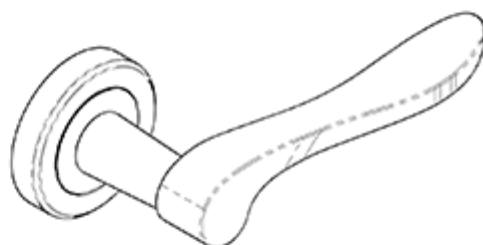

SEROZZETTA
1911-2011

ZIN3130

This drawing is the property of Carlisle Brass Limited, all design rights reserved

Specification