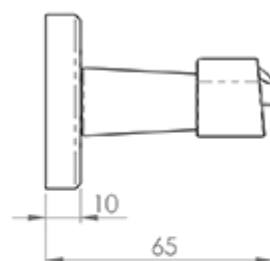

SEROZZETTA
1911-2011

ZIN3130

This drawing is the property of Carlisle Brass Limited, all design rights reserved

Specification