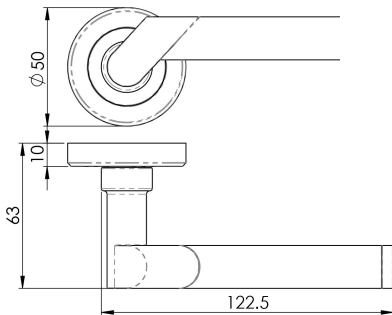

## Serozzetta Irwin Lever On Rose

Lever on a concealed fix 2 part screw on round rose. A robust sectional round bar lever on rose. The unusual design has the main body married to the stem neck at an angle which is cranked slightly giving an ergonomic grip. A very pleasing design accentuated by the appealing dual finish.