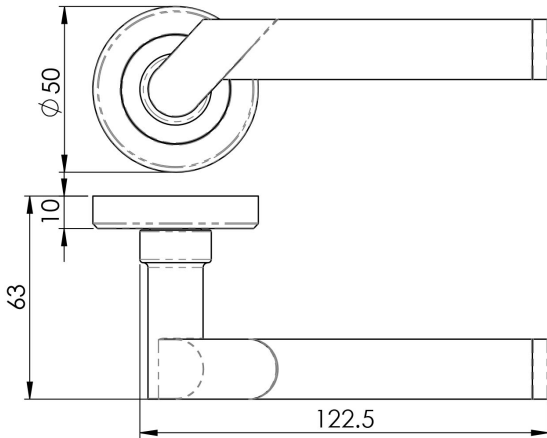

Serozzetta Irwin Lever On Rose

ZIN3139PC/SC

Lever on a concealed fix 2 part screw on round rose. A robust sectional round bar lever on rose. The unusual design has the main body married to the stem neck at an angle which is cranked slightly giving an ergonomic grip. A very pleasing design accentuated by the appealing dual finish.