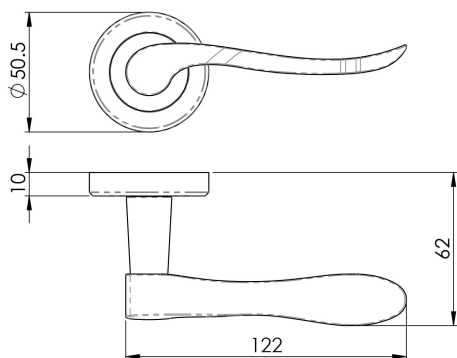

## Verdun Lever On Rose

ZIN3130

Lever on a concealed fix 2 part screw on round rose. A robust scroll lever on rose. Part of the Serozzetta Zin lever designer collection. Comes with a 10 year mechanical guarantee and is fire door rated.