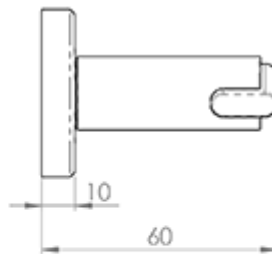

Serozzetta Cumulus Lever On Rose

Product Images

Description

Lever on a concealed fix 2 part screw on round rose. A flat slender arched lever on rose. Part of the Serozzetta Zin lever designer collection. Comes with a 10 year mechanical guarantee and is fire door rated. Suitable for domestic and commercial use.

[Click here for care instructions](#)

Technical Details

SEROZZETTA
ITALY

ZIN3129

This drawing is the property of Carisle Brass Limited, all design rights reserved

Specification

Additional Information

Short Description	Cumulus Lever On Rose
SKU	ZIN3129PC/SC
Barcode	5055179144456
Brands	Serozzetta
Finishes	Polished Chrome/Satin Chrome
Sizes	51mm Dia. Rose
Features	Concealed fix, screw on Rose
Technical	4,26
Line Drawings	ZIN3129..PDF
Fitting	Lever On Rose..pdf
Unit of Sale	Pair