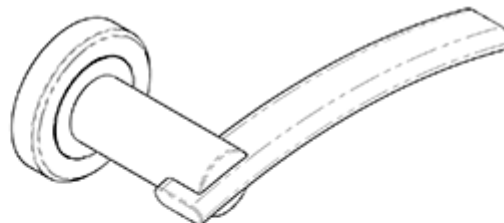

Serozzetta Cumulus Lever On Rose

Product Images

Description

Lever on a concealed fix 2 part screw on round rose. A flat slender arched lever on rose. Part of the Serozzetta Zin lever designer collection. Comes with a 10 year mechanical guarantee and is fire door rated. Suitable for domestic and commercial use.

[Click here for care instructions](#)

Technical Details

SEROZZETTA
ITALY

ZIN3129

This drawing is the property of Carisle Brass Limited, all design rights reserved

Specification

Additional Information

Short Description	Cumulus Lever On Rose
SKU	ZIN3129PC/SC
Barcode	5055179144456
Brands	Serozzetta
Finishes	Polished Chrome/Satin Chrome
Sizes	51mm Dia. Rose
Features	Concealed fix, screw on Rose
Technical	4,26
Line Drawings	ZIN3129..PDF
Fitting	Lever On Rose..pdf
Unit of Sale	Pair