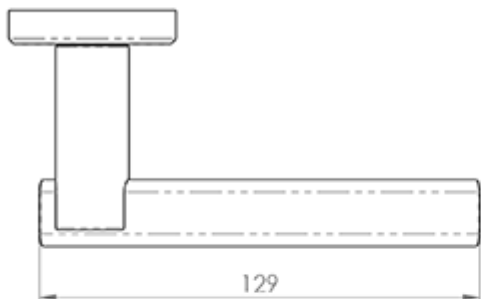

Serozzetta Cumulus Lever On Rose

Product Images

Description

Lever on a concealed fix 2 part screw on round rose. A flat slender arched lever on rose. Part of the Serozzetta Zin lever designer collection. Comes with a 10 year mechanical guarantee and is fire door rated. Suitable for domestic and commercial use.

[Click here for care instructions](#)

Technical Details

SEROZZETTA
ITALY

ZIN3129

This drawing is the property of Carisle Brass Limited, all design rights reserved

Specification

Additional Information

Short Description	Cumulus Lever On Rose
SKU	ZIN3129PC/SC
Barcode	5055179144456
Brands	Serozzetta
Finishes	Polished Chrome/Satin Chrome
Sizes	51mm Dia. Rose
Features	Concealed fix, screw on Rose
Technical	4,26
Line Drawings	ZIN3129..PDF
Fitting	Lever On Rose..pdf
Unit of Sale	Pair