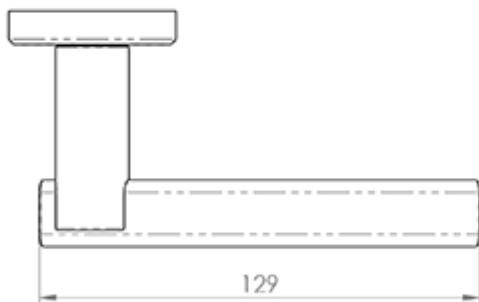

10 year mechanical guarantee and is fire door rated. Suitable for domestic and commercial use.

[Click here for care instructions](#)

Technical Details

SEROZZETTA

ZIN3129

This drawing is the property of Carlisle Brass Limited, all design rights reserved

Specification