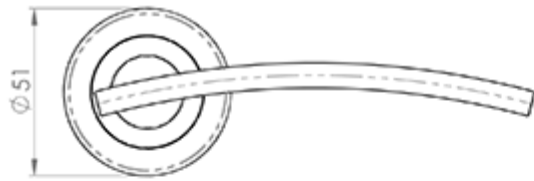

10 year mechanical guarantee and is fire door rated. Suitable for domestic and commercial use.

[Click here for care instructions](#)

Technical Details