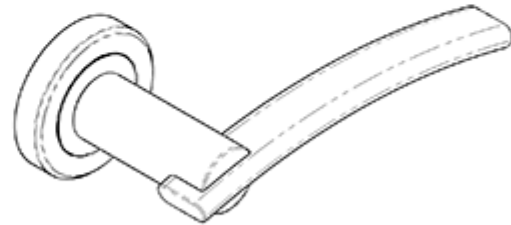

Serozzetta Cumulus Lever On Rose

Product Images

Description

Lever on a concealed fix 2 part screw on round rose. A flat slender arched lever on rose. Part of the Serozzetta Zin lever designer collection. Comes with a

10 year mechanical guarantee and is fire door rated. Suitable for domestic and commercial use.

[Click here for care instructions](#)

Technical Details

SEROZZETTA

ZIN3129

This drawing is the property of Carlisle Brass Limited, all design rights reserved

Specification

Additional Information

Short Description	Cumulus Lever On Rose
SKU	ZIN3129SC
Barcode	5055179144463
Brands	Serozzetta
Finishes	Satin Chrome
Sizes	51mm Dia. Rose
Features	Concealed fix, screw on Rose
Technical	4,26
Line Drawings	ZIN3129..PDF
Fitting	Lever On Rose..pdf
Unit of Sale	Pair