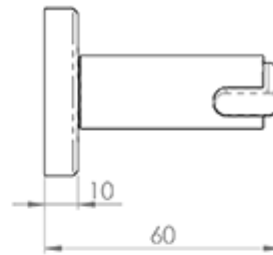

10 year mechanical guarantee and is fire door rated. Suitable for domestic and commercial use.

[Click here for care instructions](#)

Technical Details