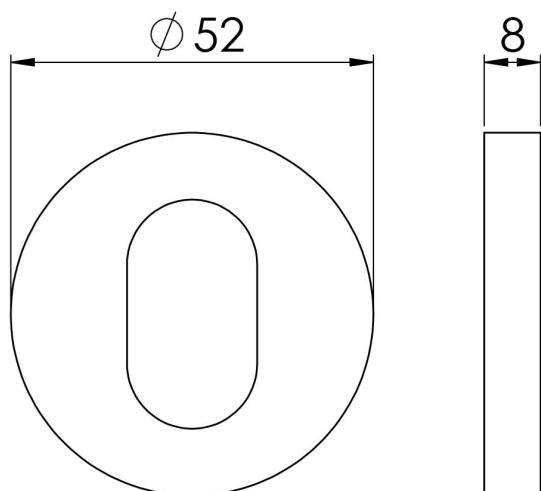

Aluminium Escutcheon

ESU9005

Escutcheon on a concealed fix press on rose. Options Blank, Euro, Lock and Oval. Comes with a 10 year mechanical guarantee and is Fire door rated. Part of the Aluminium range.